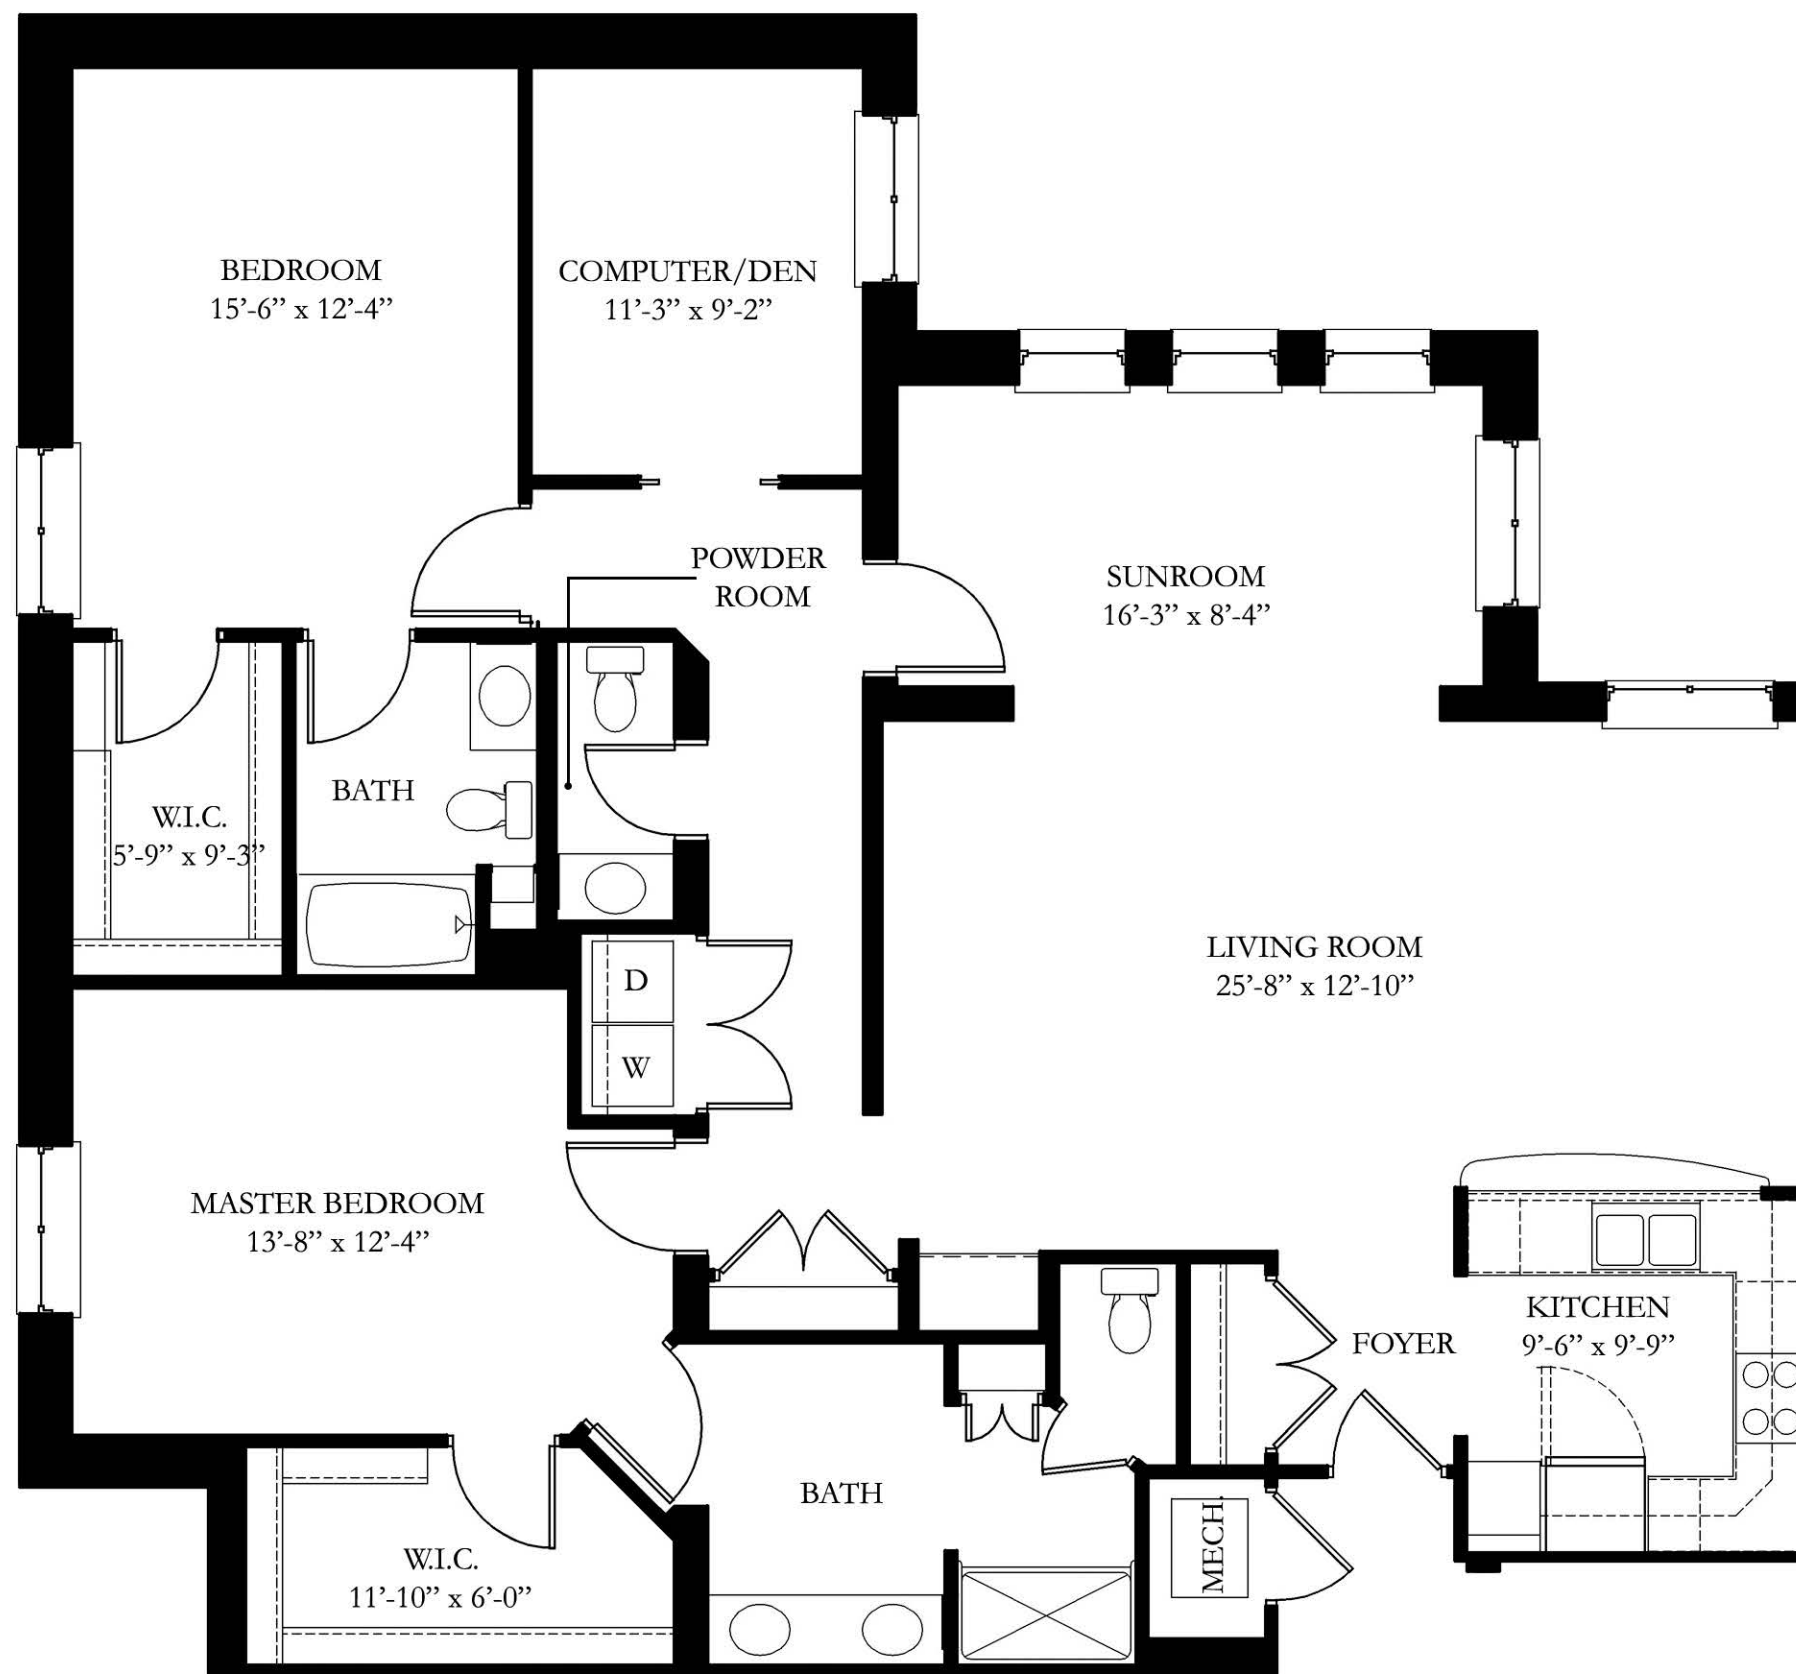

Final dimensions and configuration may vary slightly from this plan.

0 2' 6'

1,737 interior sq. ft.
1,873 architectural sq.ft

■ The Sullivan Standard Residence ■

Providence
P O I N T