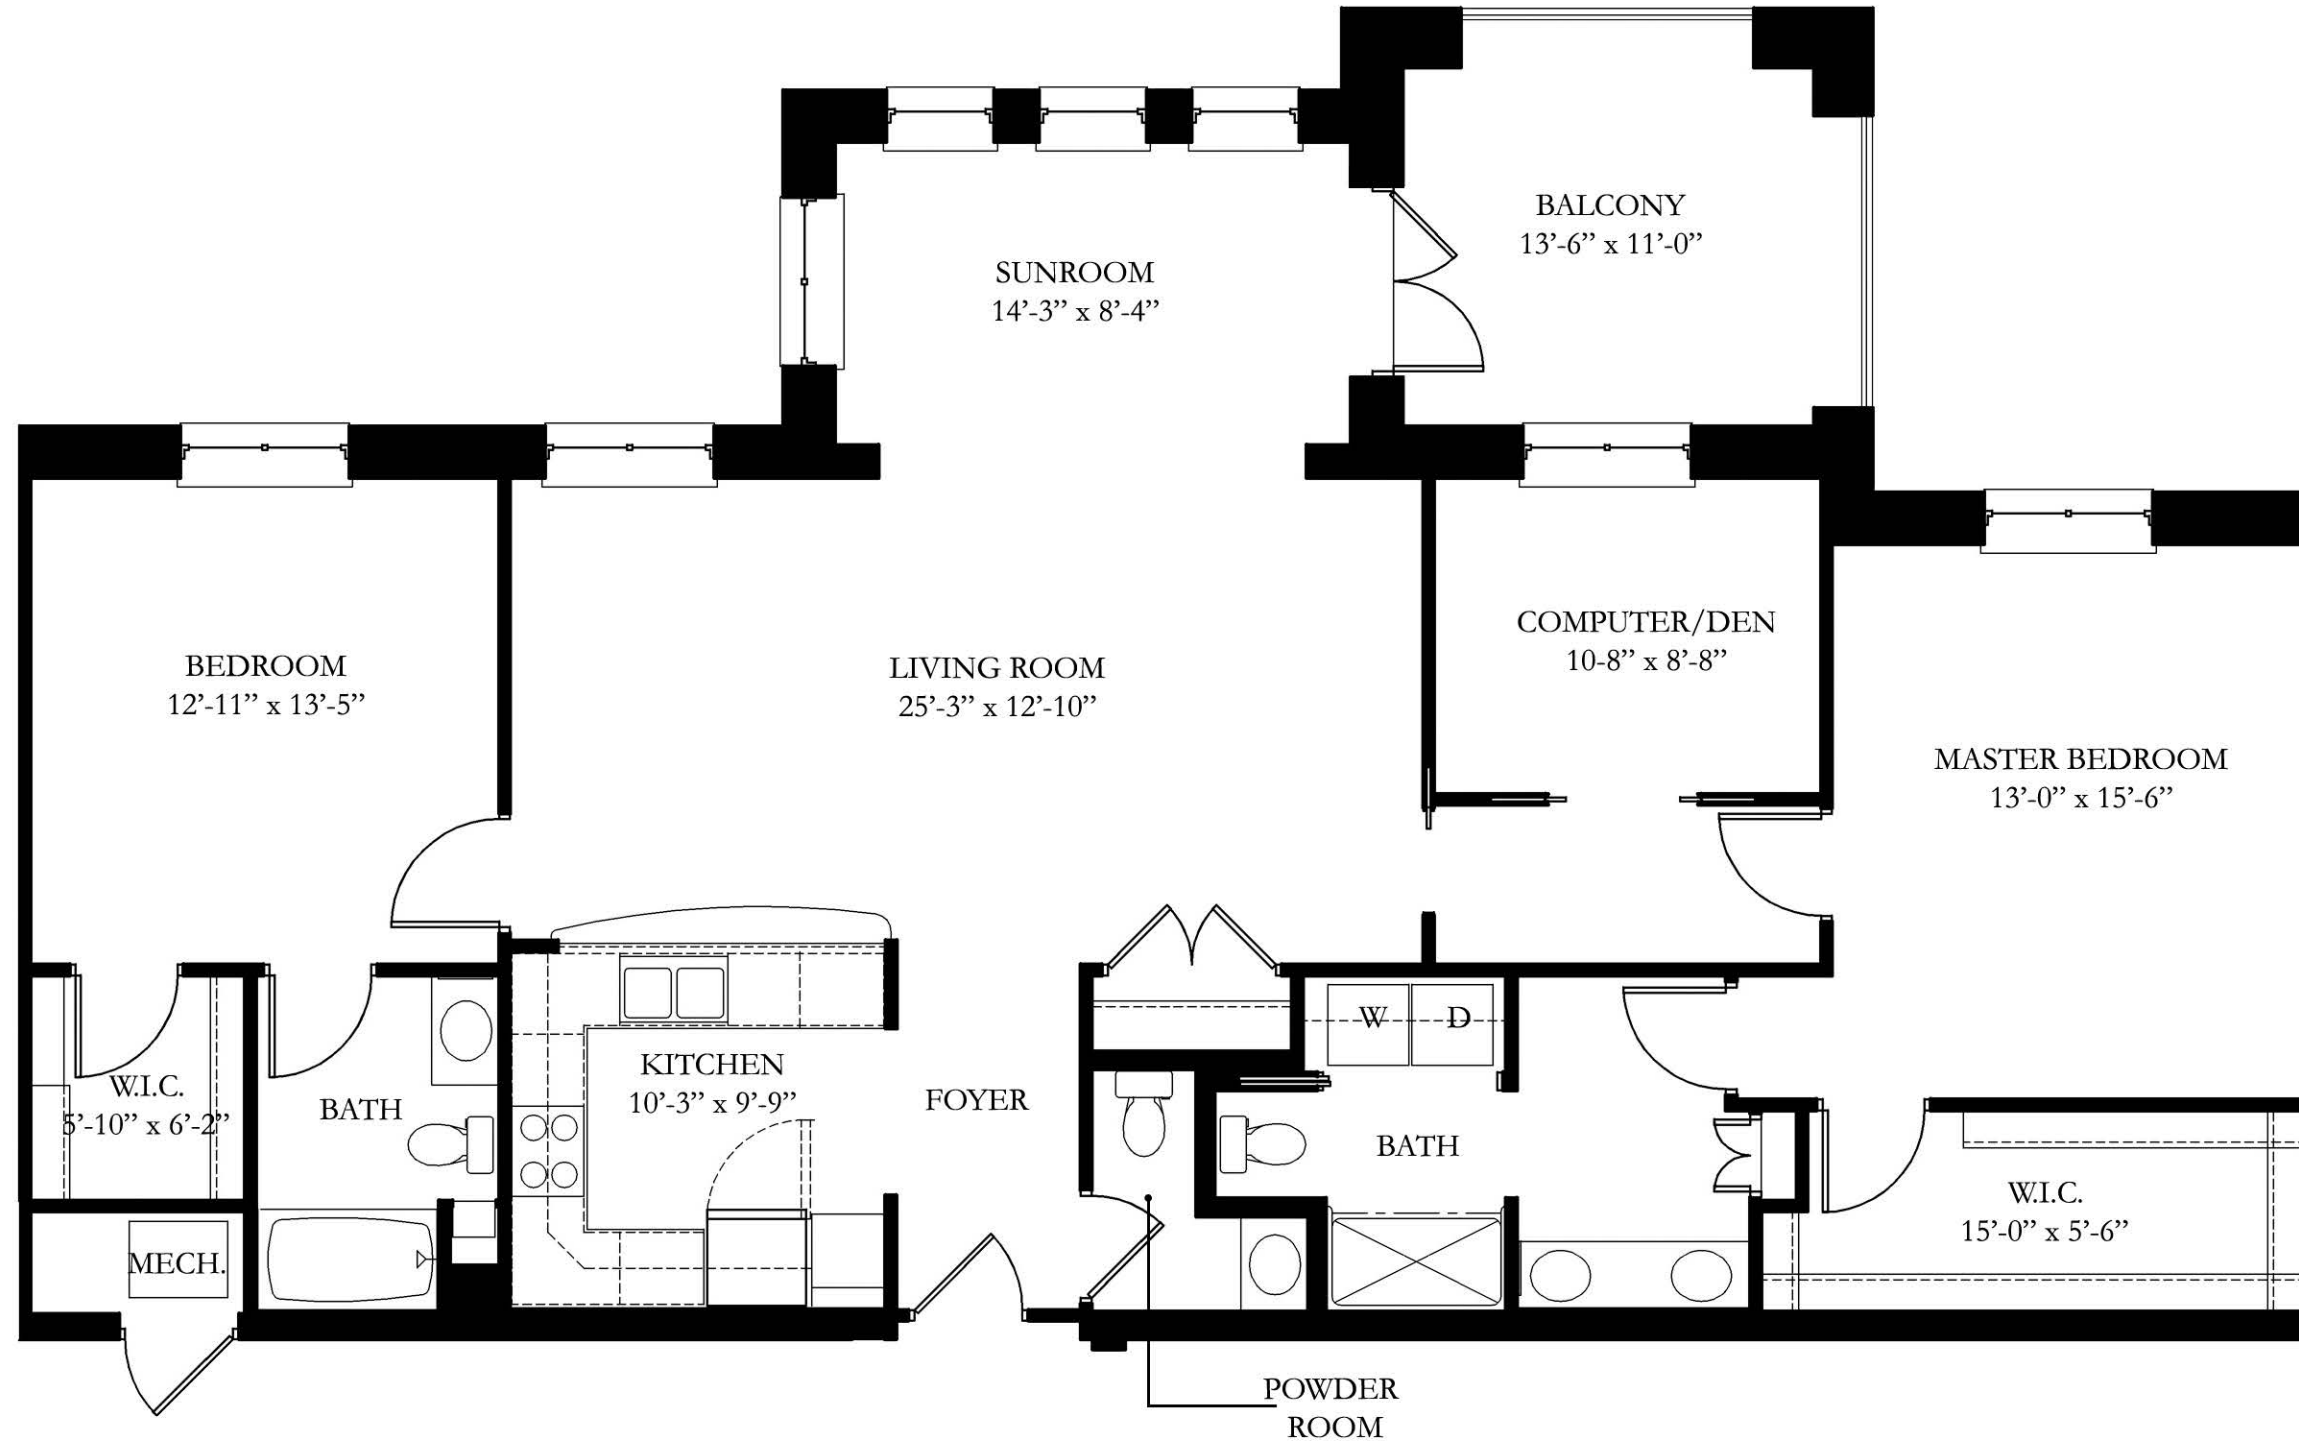

Final dimensions and configuration may vary slightly from this plan.

1,572 interior sq. ft.
1,643 architectural sq.ft

 **The Northampton** 
Standard Residence