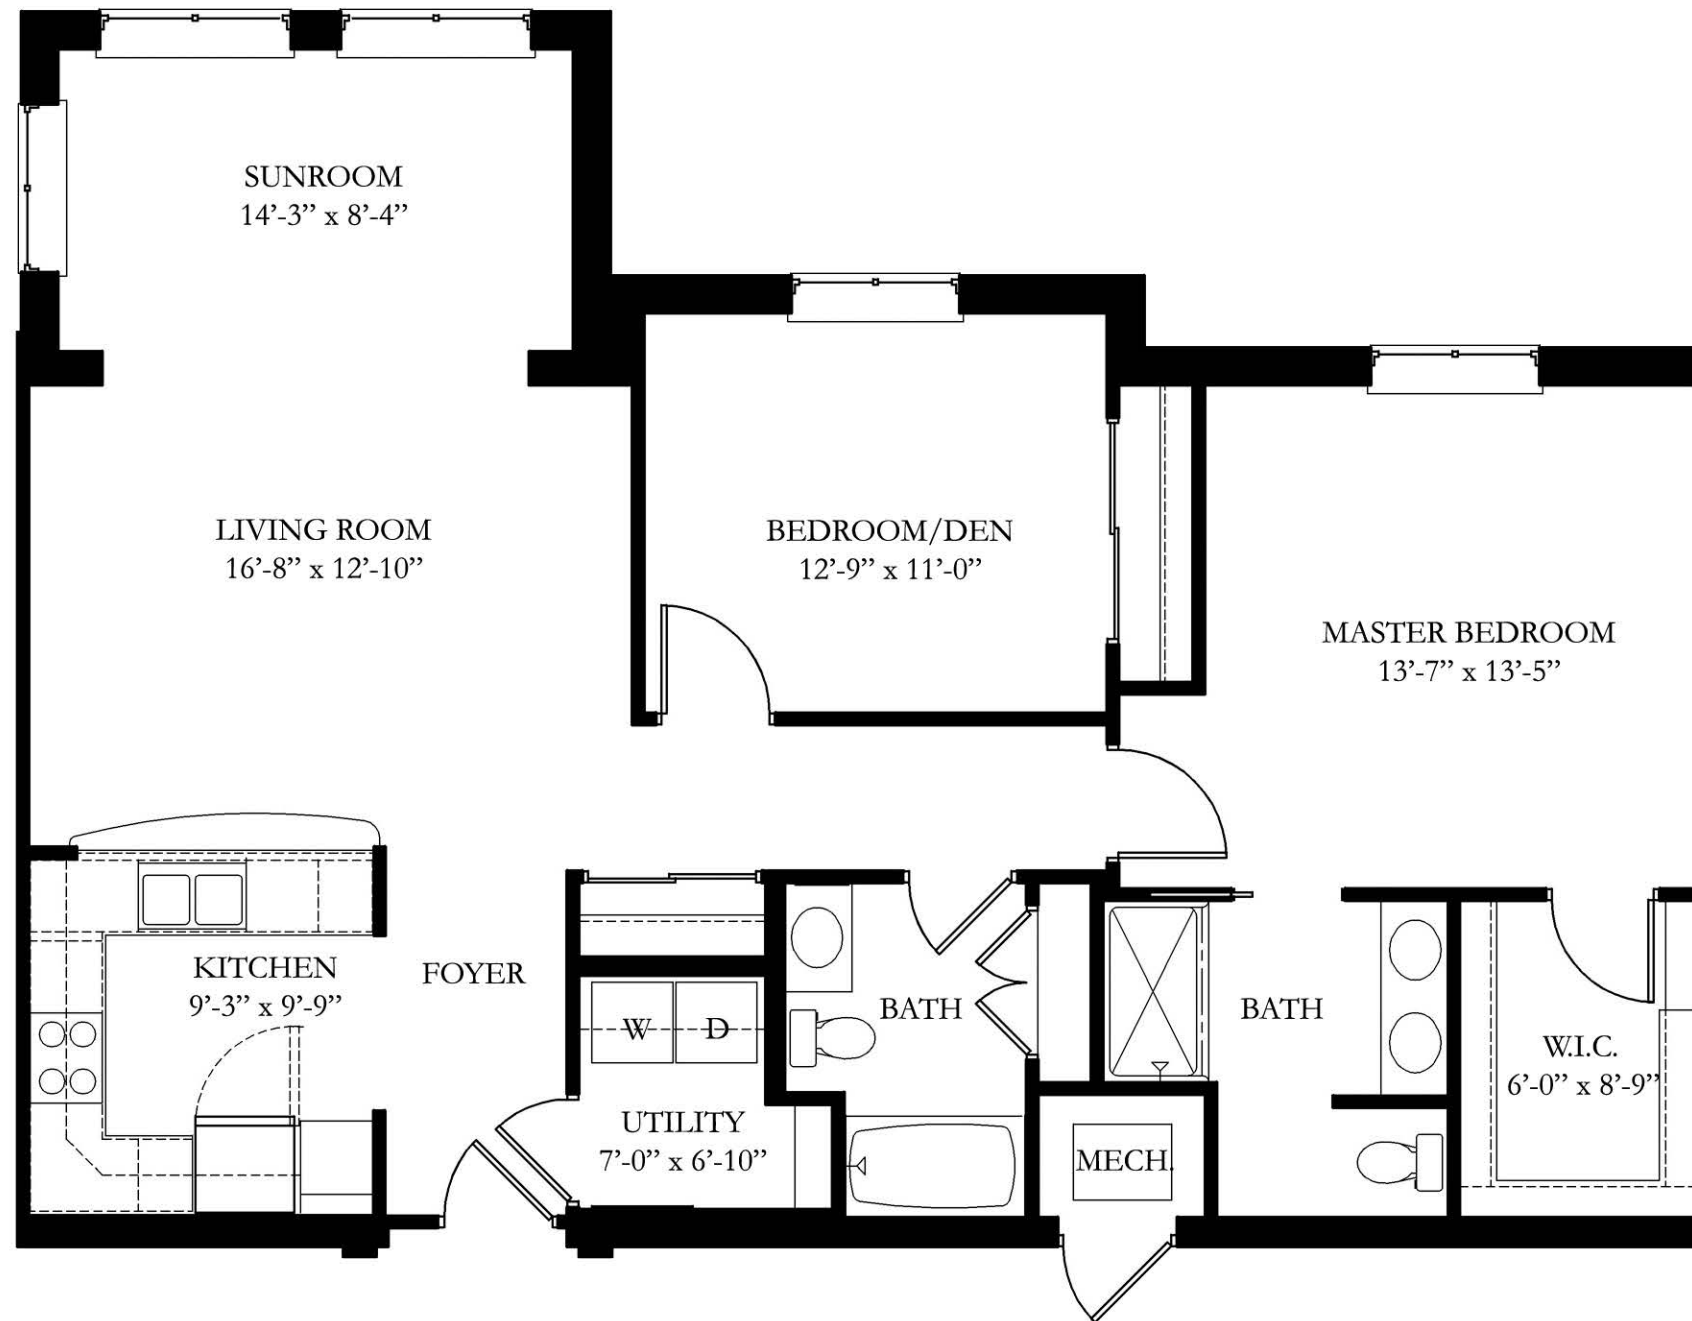

Final dimensions and configuration may vary slightly from this plan.

1,236 interior sq. ft.
1,307 architectural sq.ft

 **The Clarion**
Standard Residence 

Providence
P O I N T