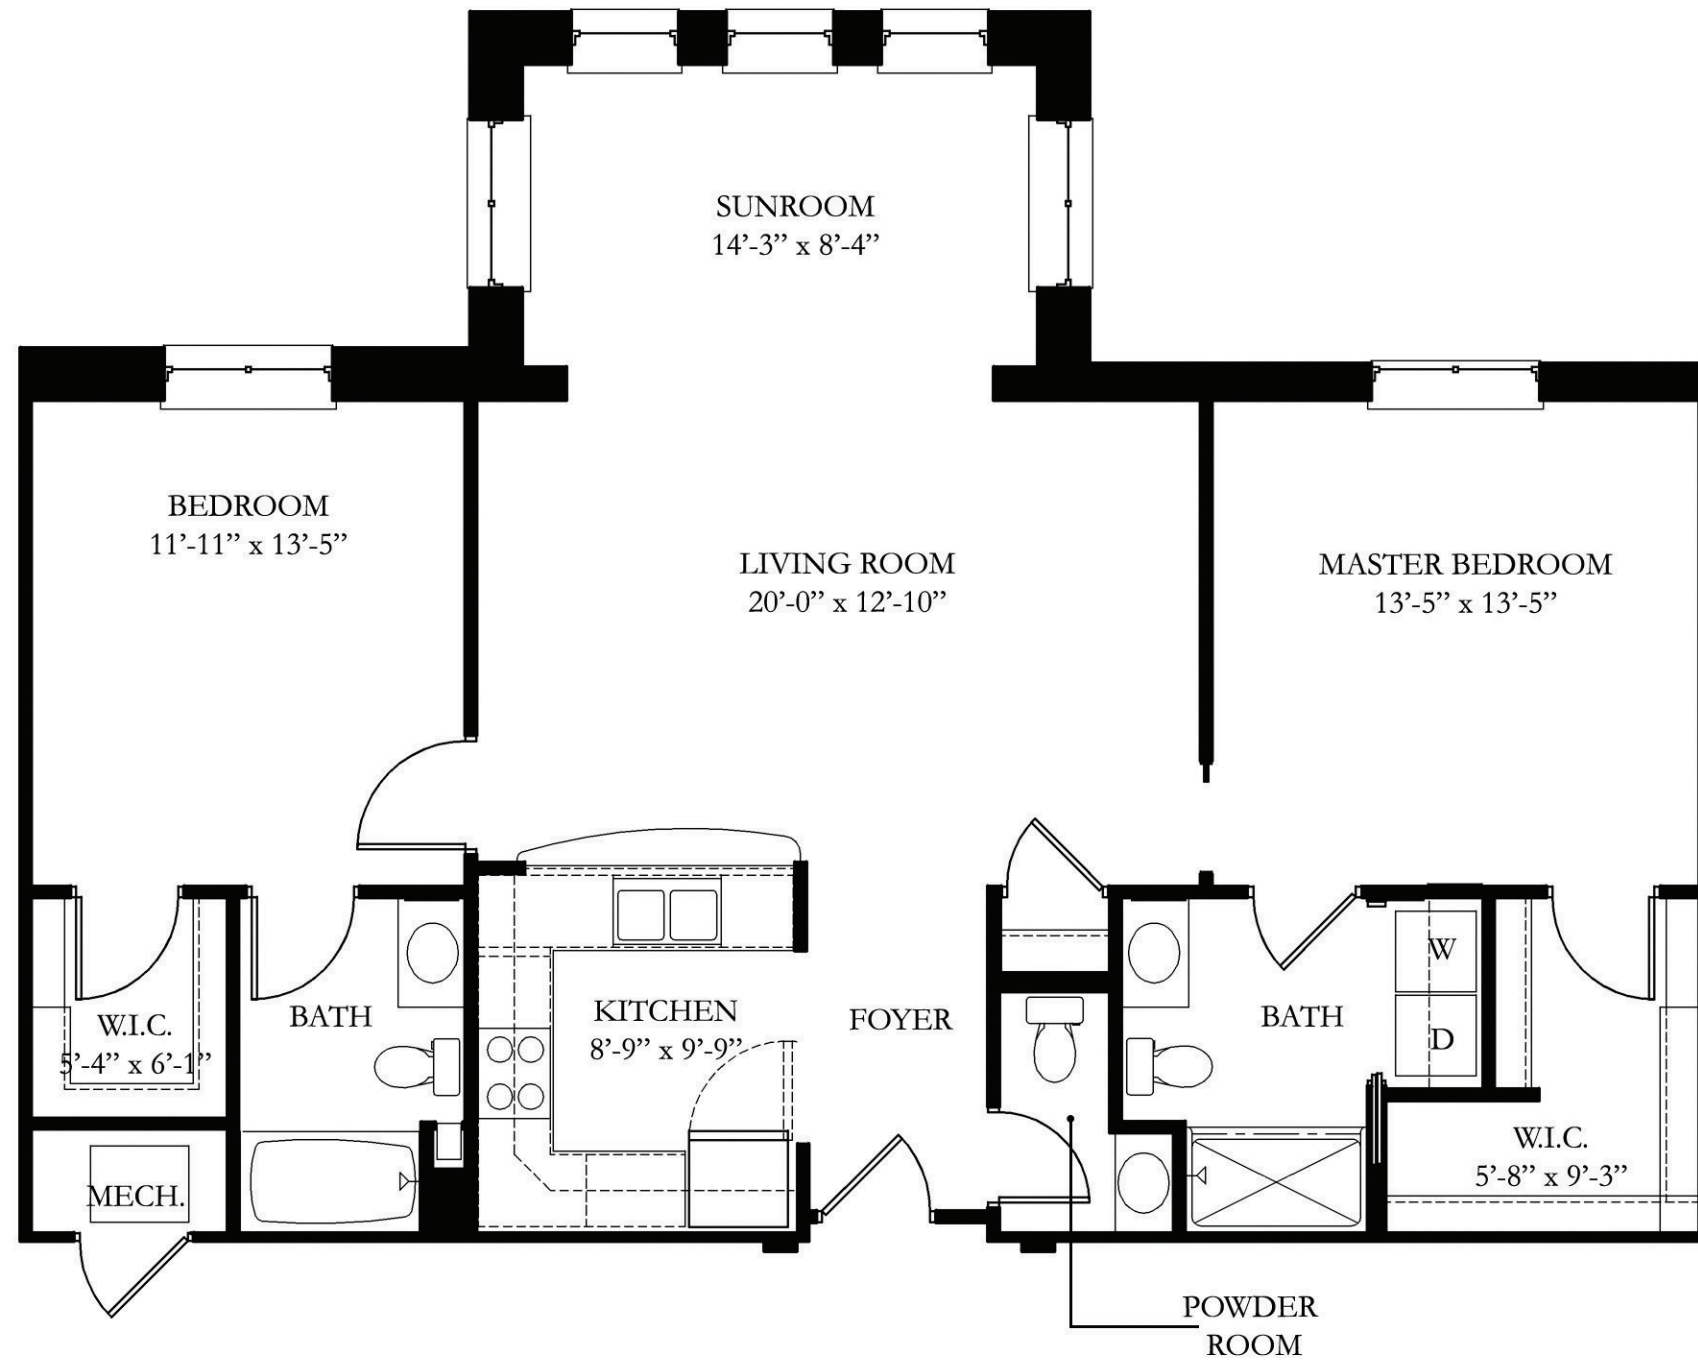

Final dimensions and configuration may vary slightly from this plan.

1,207 interior sq. ft.
1,263 architectural sq.ft

The Bradford
Standard Residence

Providence
P O I N T