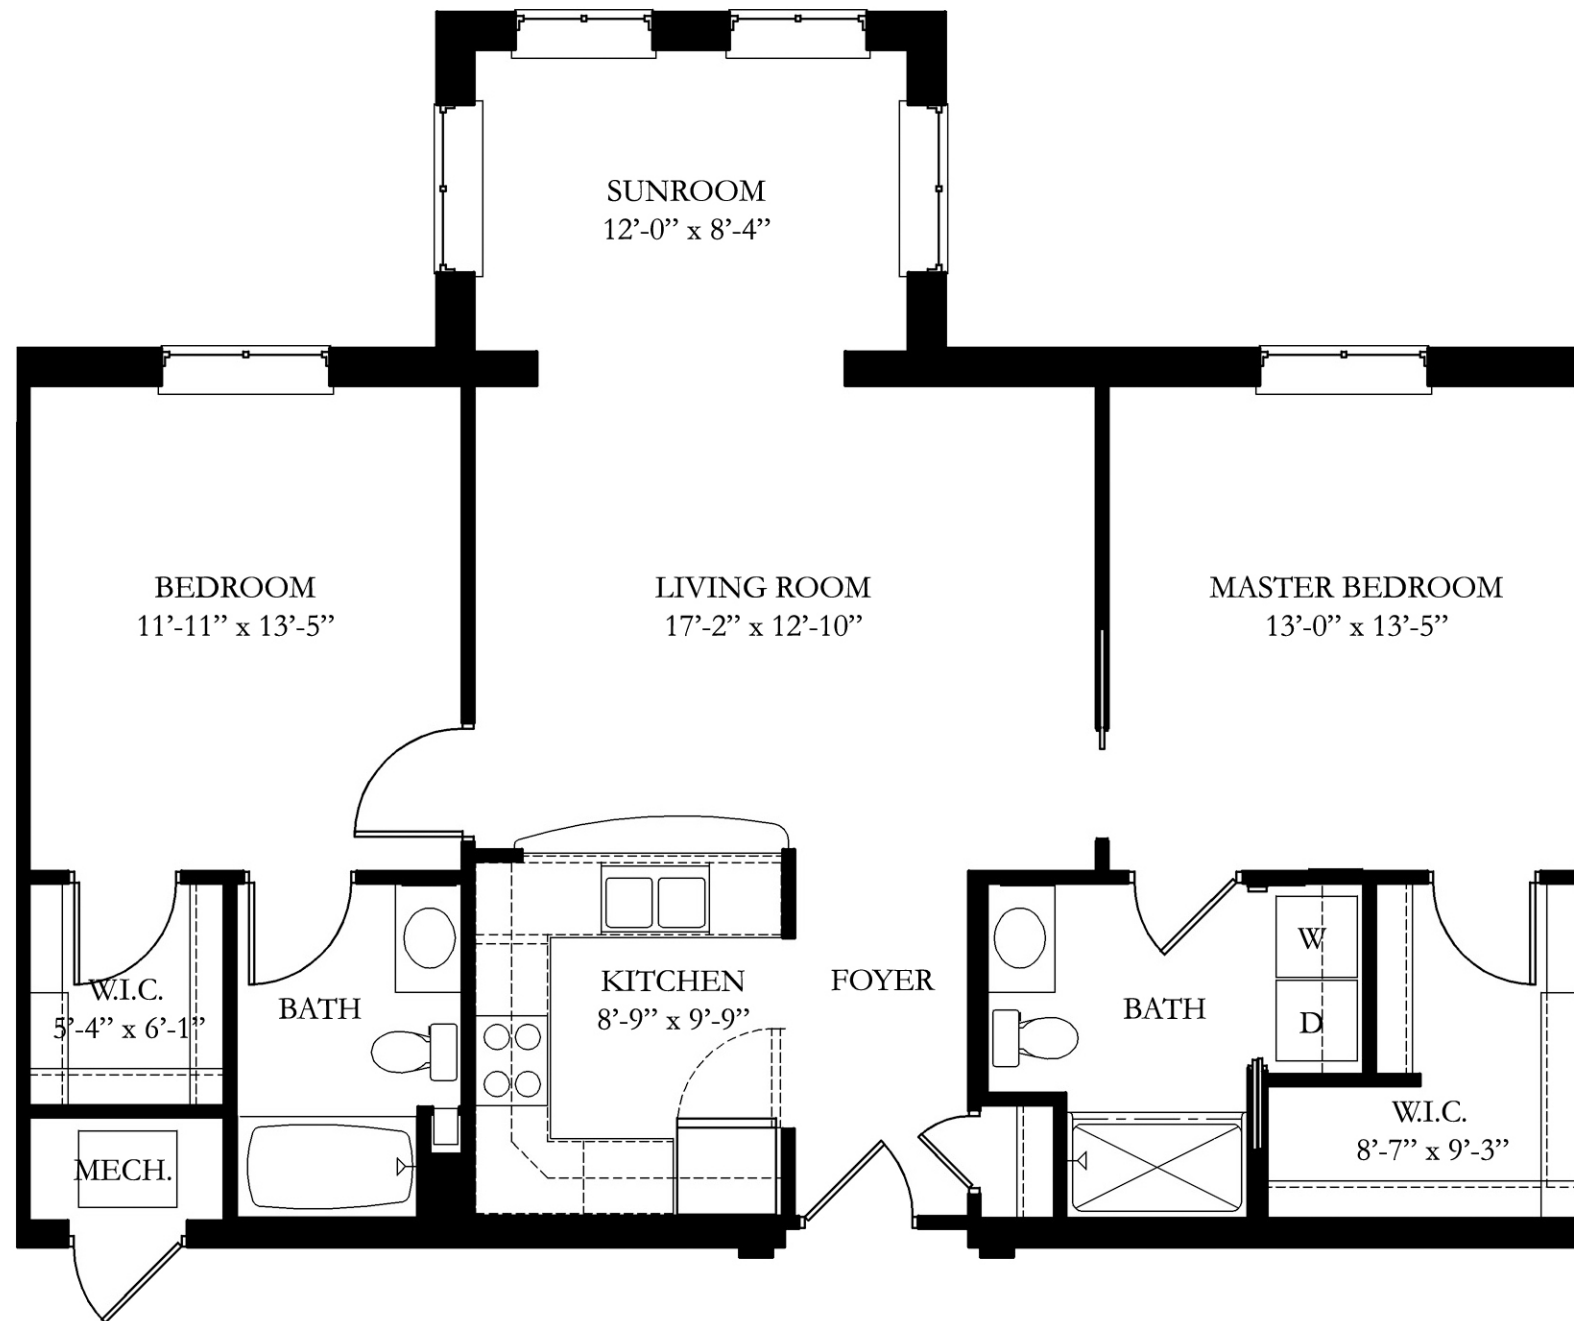

Final dimensions and configuration may vary slightly from this plan.

1,110 interior sq. ft.
1,164 architectural sq.ft

The Armstrong
Standard Residence

Providence
P O I N T