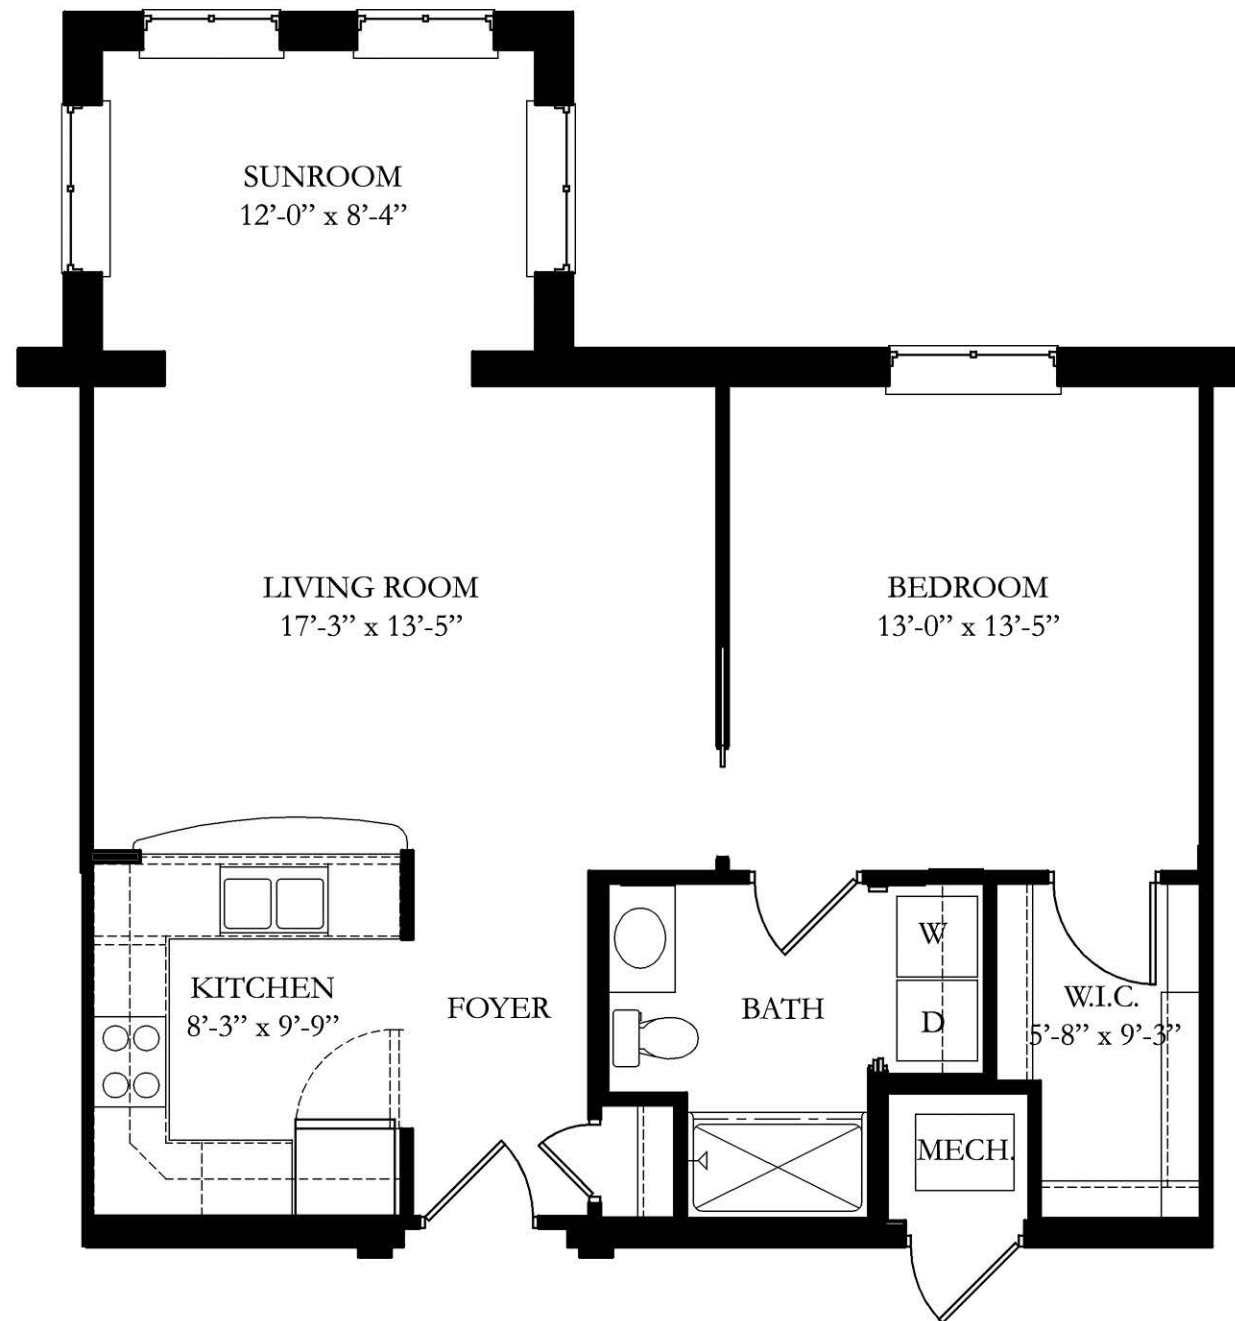

Final dimensions and configuration may vary slightly from this plan.

825 interior sq. ft.
865 architectural sq.ft

The Allegheny
Standard Residence

Providence
POINT