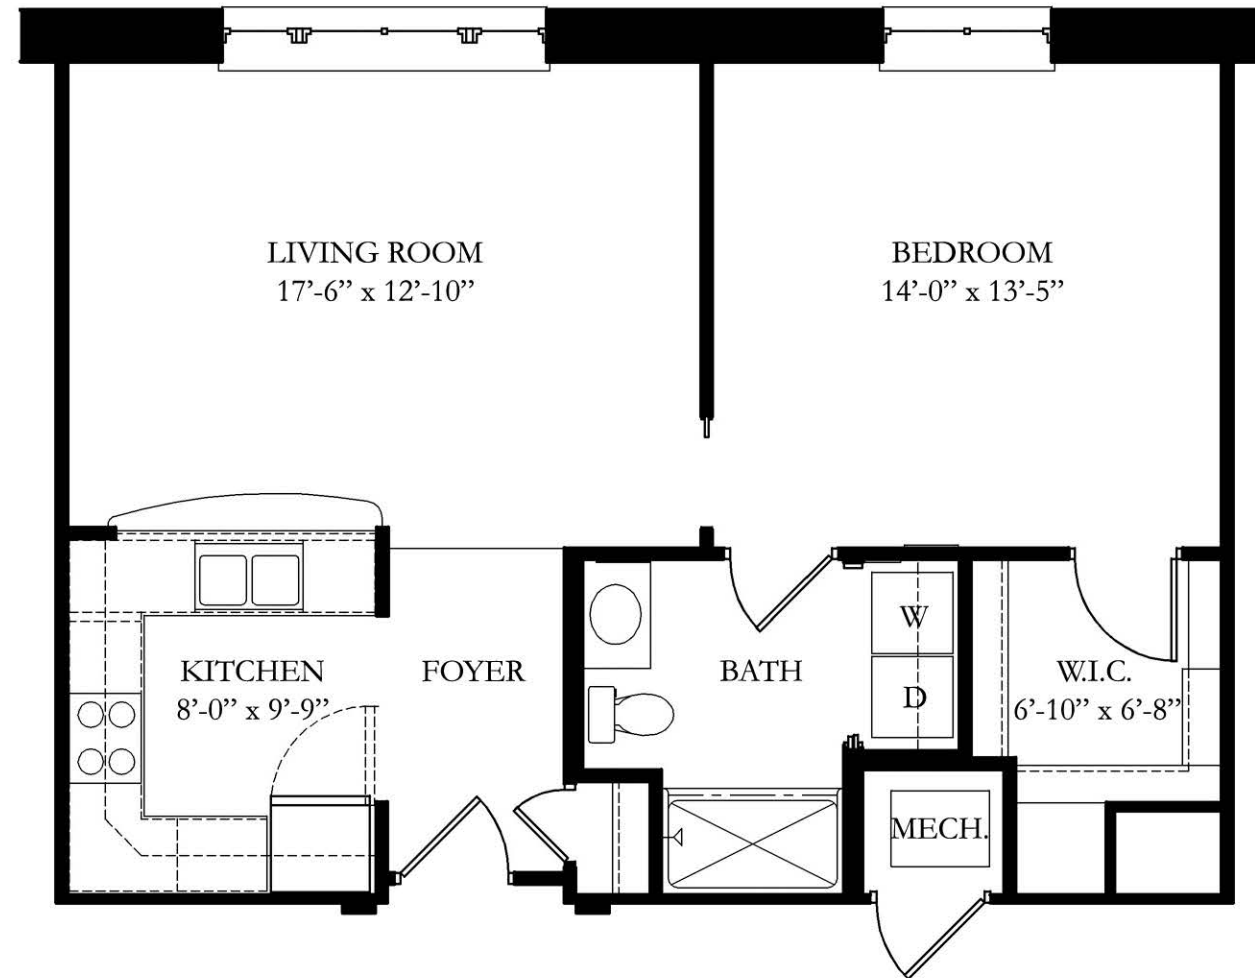

Final dimensions and configuration may vary slightly from this plan.

731 interior sq. ft.
791 architectural sq.ft

The Adams
Standard Residence